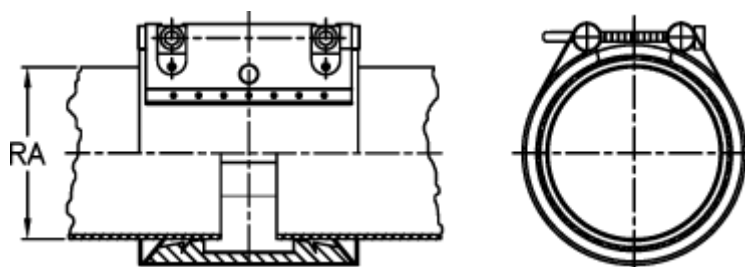

Article number: 025778300195

Description: Norma Connect pipe coupling
GRIP W5 Ø=195,0 EPDM, 16 bar

Measures

Note = Kontakt os for yderligere informationer.

RA = 195